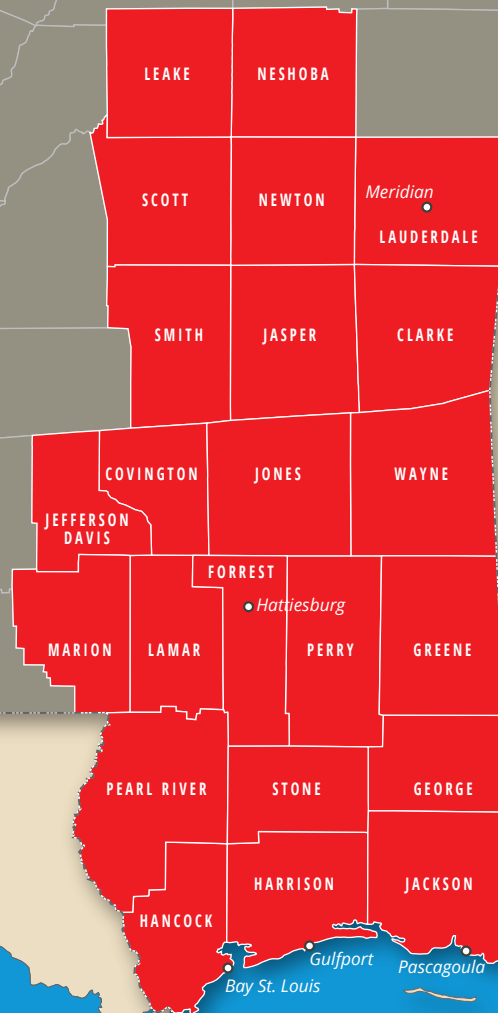

MISSISSIPPI POWER SERVICE TERRITORY

23 County Service Territory

ARKANSAS

MISSISSIPPI

TENNESSEE

ALABAMA

LOUISIANA

MISSISSIPPI POWER ECONOMIC DEVELOPMENT
mississippipowerED.com